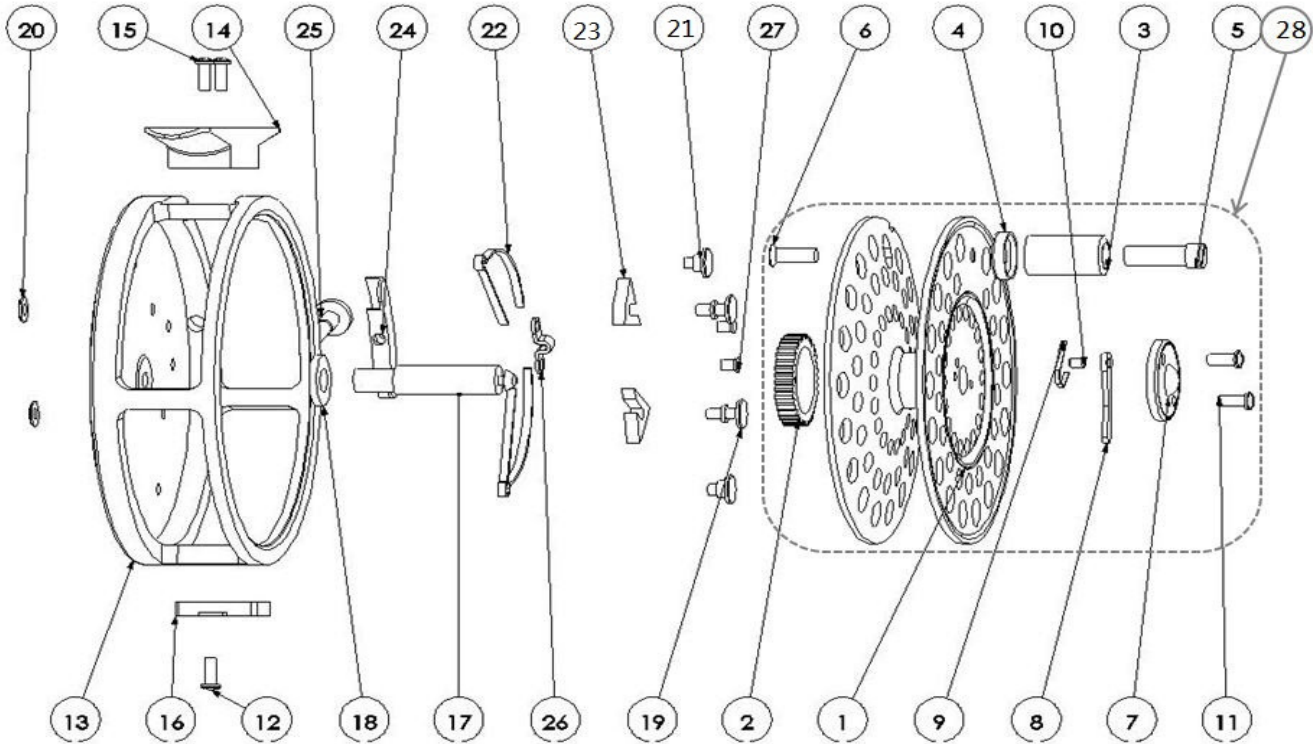

PARTS LIST FOR HARDY PRINCESS (Korean Version)

#	PART DESCRIPTION	QTY	PART NO.	HARDY STYLE NUMBER
1	Drum	1	1389453	018B
2	Check Wheel	1	1333904	0591
3	Handle Knob	1	1328911	H00121SP2
4	Handle Cup	1	1328912	H00121SP3
5	Handle Wire	1	1328910	H00121SP1
6	Handle Screw	1	1329236	HREUN005SP10
7	Latch Cover	1	1329208	HREM010SP06
8	Latch Bar	1	1329209	HREM010SP07
9	Latch Spring	1	1329210	HREM010SP08
10	Latch Stud	1	1329211	HREM010SP09
11	Latch Screw	2	1329212	HREM010SP10
12	Lineguard Screw	1	1328914	H00121SP5
13	Frame	1	1389457	018AN
14	Reel Back	1	1333542	6250
15	Reel Back Screw	2	1328915	H00121SP6
16	Lineguard	1	1332691	0353A
17	Spindle	1	1328916	H00121SP7
18	Spindle Washer	1	1333866	0329
19	Tongue Stud	2	1333829	0128
20	Tongue Stud Washer	2	1333851	0243B
21	Spring Stud	2	1333831	0140B
22	Check Spring	2	1332718	0395
23	Tongue	2	1333869	0361
24	Regulator Block	1	1328918	H00121SP9
25	Regulator Wire	1	1328917	H00121SP8
26	Regulator Keeper	1	1333875	0420
27	Regulator Keeper Stud	2	1333842	0174B
28	Spare Spool	1	1327071	H00121S

Reel Part Numbers: 1327070 (H00121)

19 00

Drawn: 24-April-2015

Drawing Version: 34-13215-00